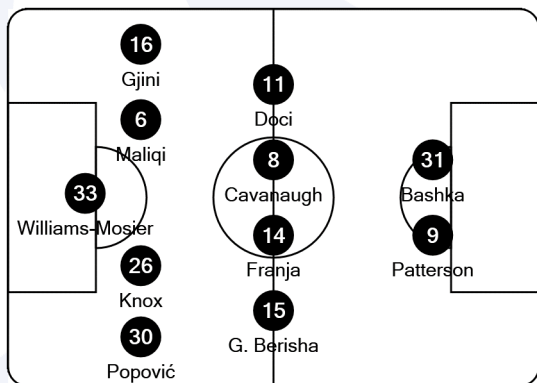

Tactical Line-ups

Group Stage - Thursday 20 October 2022

GROUP A - Loro Boriçi Stadium - Shkodër

KFF Vllaznia

- 33 Kaylin Conner Williams-Mosier (GK)
- 6 Sara Maliqi
- 8 Meghan Cavanaugh
- 9 Tarah Patterson
- 11 Megi Doci
- 14 Ezmiralda Franja (C)
- 15 Gresa Berisha
- 16 Lucie Gjini
- 26 Lexie Knox
- 30 Aleksandra Popović
- 31 Maria Bashka

- 1 Ardiola Raxhimi (GK)
- 12 Viona Rexhepi (GK)
- 2 Suzane Vuksani
- 4 Mckenna Davidson
- 10 Rrezona Ramadani
- 13 Arlinda Piranaj
- 17 Esi Lufo
- 18 Klaudia Borci
- 19 Matilda Gjergji
- 21 Arlinda Kodra
- 24 Maja Šaranović
- 25 Marinella Panayiotou

Coach: **Nikolin Leka**

Referee: **Catarina Campos** (POR)

Fourth official: **Sara Fernanda Moreira Alves** (POR)

UEFA delegate: **Scilla Gennaro** (ITA)

Weather conditions: Partly Cloudy / Temperature: 23°C / Humidity: 27%

Real Madrid CF

- 1 Misa Rodríguez (GK)
- 2 Kenti Robles (C)
- 4 Rocío Gálvez
- 6 Sandie Toletti
- 7 Olga Carmona
- 10 Esther González
- 14 Kathellen Sousa
- 21 Claudia Zornoza
- 22 Athenea Del Castillo
- 23 Sofie Svava
- 24 Freja Olofsson