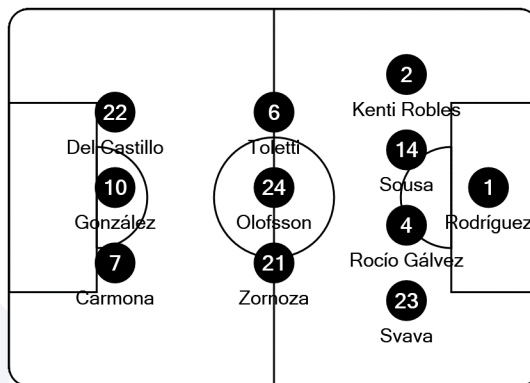

- 13 Méline Gérard (GK)
- 30 Belén De Gracia (GK)
- 3 Teresa Abelleira
- 5 Ivana Andrés
- 8 Maite Oroz
- 9 Nahikari García
- 12 Lorena Navarro
- 15 Claudia Florentino
- 16 Caroline Møller
- 18 Lucía Rodríguez
- 20 Naomie Feller

Coach: **Alberto Toril**

Assistant referees: **Vanessa Alexandra Dias** (POR)
Ana Loide Silva (POR)