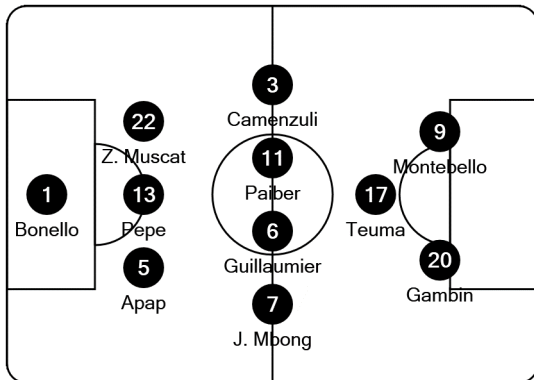

Tactical Line-ups
League phase - Sunday 12 June 2022
GROUP D2 - National Stadium - Ta' Qali

Malta

- 1 Henry Bonello (GK)
- 3 Ryan Camenzuli
- 5 Ferdinando Apap
- 6 Matthew Guillaumier (C)
- 7 Joseph Mbong
- 9 Luke Montebello
- 11 Brandon Paiber
- 13 Enrico Pepe
- 17 Teddy Teuma
- 20 Luke Gambin
- 22 Zach Muscat

- 12 Cain Formosa (GK)
- 16 Jake Galea (GK)
- 2 Adam Magri Overend
- 4 Steve Borg
- 8 Nikolai Muscat
- 10 Jurgen Degabriele
- 14 Alexander Satariano
- 15 Juan Corbolan
- 18 Jan Busuttil
- 19 Karl Micallef
- 21 Dunstan Vella
- 23 Jean Borg