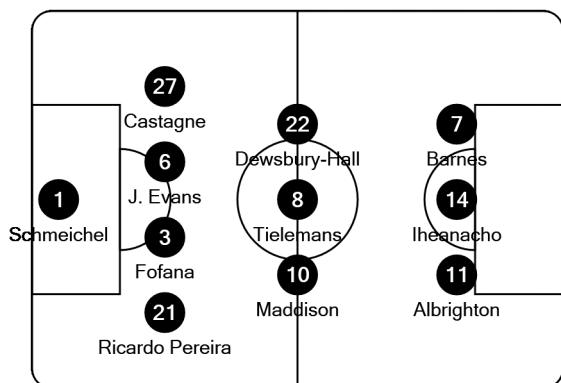

**Tactical Line-ups**  
**Quarter-finals 1st leg - Thursday 7 April 2022**  
**Leicester City Stadium**

**Leicester City FC**

- 1 Kasper Schmeichel (GK) (C)
- 3 Wesley Fofana
- 6 Jonny Evans
- 7 Harvey Barnes
- 8 Youri Tielemans
- 10(\*) James Maddison
- 11 Marc Albrighton
- 14 Kelechi Iheanacho
- 21 Ricardo Pereira
- 22 Kiernan Dewsbury-Hall
- 27 Timothy Castagne

- 35 Eldin Jakupović (GK)
- 2 James Justin
- 18 Daniel Amartey
- 20 Hamza Choudhury
- 23 Jannik Vestergaard
- 29 Patson Daka
- 33(\*) Luke Thomas
- 37 Ademola Lookman
- 54 Wanya Marcal Madivadua
- 74 Samuel Braybrooke