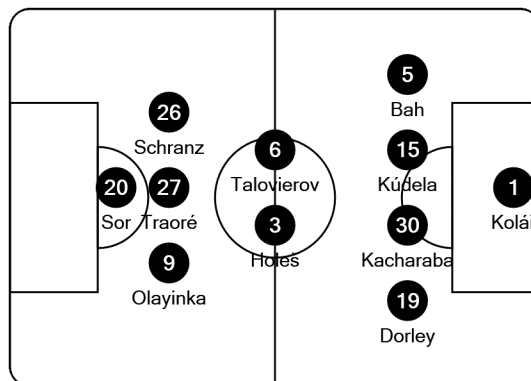

- 28(*) Aleš Mandouš (GK)
- 34 Jan Sirotník (GK)
- 11 Stanislav Tecl
- 21 Mads Emil Madsen
- 32 Ondřej Lingr
- 33 Adam Pudil
- 35 Miloš Pudil
- 44 Erik Biegon
- 46 Matěj Žitný
- 48 David Beránek
- 51 Jan Trédl

Coach: Jindřich Trpišovský

Assistant referees: Mustafa Eyisoy (TUR)

Ibrahim Çağlar Uyarcan (TUR)

Weather conditions: Partly Cloudy / Temperature: 11°C

(C) Captain

(GK) Goalkeeper

(*) Misses next match if booked

17:24:07CET
07 Apr 2022