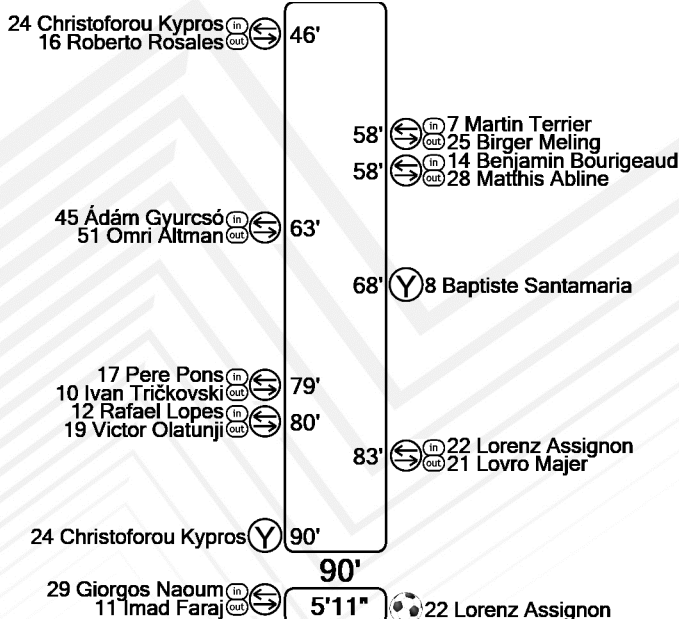

Coach: Jose Luis Oltra

24 Christoforou Kypros (in/out) (S)
16 Roberto Rosales (in/out) (S)

Coach: Bruno Génésio

	Half time	Full time
Attempts total	5	8
Attempts on target	2	2
Saves	4	5
Corners	2	3
Offsides	0	0
Fouls committed	7	12
Fouls suffered	6	13
Free kicks to goal	0	0
Possession	49%	48%
Ball in play	13'31"	26'18"
Total ball in play	27'35"	54'53"