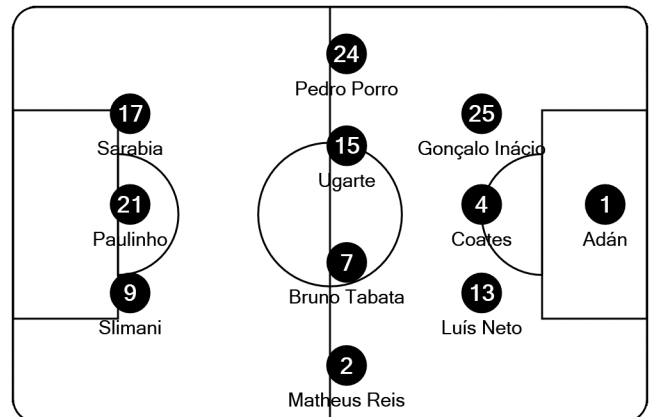

Tactical Line-ups

Round of 16 2nd leg - Wednesday 9 March 2022

City of Manchester Stadium

Manchester City FC

5 1st leg **0**

Sporting Clube de Portugal

- 31 Ederson (GK)
- 5 John Stones
- 7 Raheem Sterling
- 8 İlkay Gündoğan
- 9 Gabriel Jesus
- 11 Oleksandr Zinchenko
- 14 Aymeric Laporte
- 20 Bernardo Silva
- 25 Fernandinho (C)
- 47 Phil Foden
- 56 Conrad Egan-Riley

- 33 Scott Carson (GK)
- 84 Cieran Slicker (GK)
- 10 Jack Grealish
- 16 Rodri
- 17* Kevin De Bruyne
- 26 Riyad Mahrez
- 37 Kayky
- 48 Liam Delap
- 53 Samuel Edozie
- 79 Luke Mbet
- 87 James McAtee

Coach:

Josep Guardiola

Referee: Halil Umut Meler (TUR)

Fourth official: Arda Kardeşler (TUR)

UEFA delegate: Dennis Cruise (IRL)

- 1 Antonio Adán (GK)
- 2 Matheus Reis
- 4 Sebastián Coates (C)
- 7 Bruno Tabata
- 9 Islam Slimani
- 13 Luís Neto
- 15 Manuel Ugarte
- 17 Pablo Sarabia
- 21 Paulinho
- 24* Pedro Porro
- 25 Gonçalo Inácio