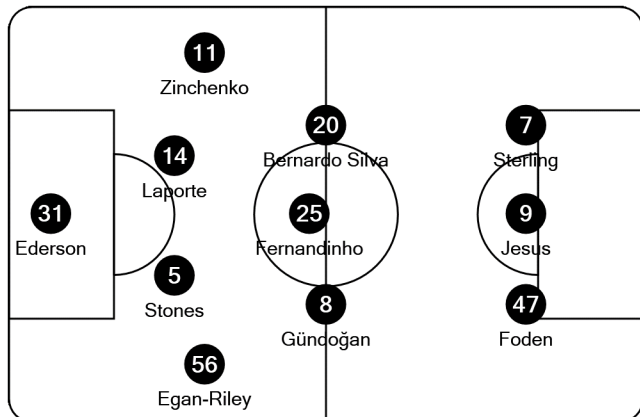

Tactical Line-ups

Round of 16 2nd leg - Wednesday 9 March 2022

City of Manchester Stadium

Manchester City FC

5 1st leg **0**

Sporting Clube de Portugal

- 31 Ederson (GK)
- 5 John Stones
- 7 Raheem Sterling
- 8 İlkay Gündoğan
- 9 Gabriel Jesus
- 11 Oleksandr Zinchenko
- 14 Aymeric Laporte
- 20 Bernardo Silva
- 25 Fernandinho (C)
- 47 Phil Foden
- 56 Conrad Egan-Riley