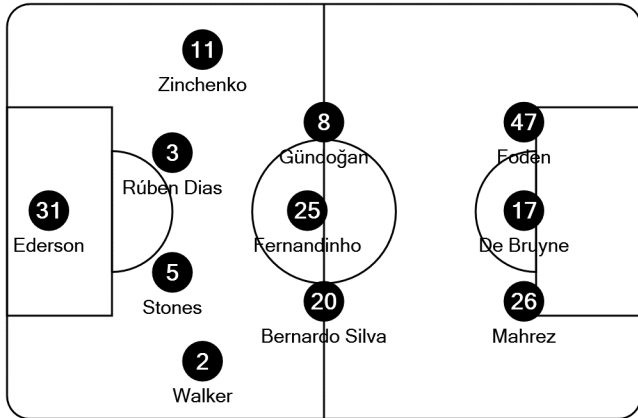

UEFA
CHAMPIONS
LEAGUE

Tactical Line-ups

Semi-finals 2nd leg - Tuesday 4 May 2021

City of Manchester Stadium

Manchester City FC

2 1st leg 1

Paris Saint-Germain

- 31 Ederson (GK)
- 2 Kyle Walker
- 3 Rúben Dias
- 5 John Stones
- 8 İlkay Gündoğan
- 11 Oleksandr Zinchenko
- 17 Kevin De Bruyne
- 20 Bernardo Silva
- 25 Fernandinho (C)
- 26 Riyad Mahrez
- 47 Phil Foden

- 13 Zack Steffen (GK)
- 33 Scott Carson (GK)
- 6 Nathan Aké
- 7 Raheem Sterling
- 9 Gabriel Jesus
- 10 Sergio Agüero
- 14 Aymeric Laporte
- 16 Rodri
- 21 Ferran Torres
- 22 Benjamin Mendy
- 27 João Cancelo