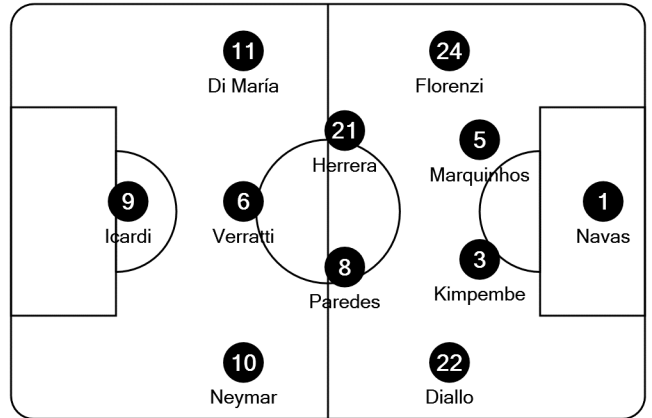

UEFA
CHAMPIONS
LEAGUE

Tactical Line-ups

Semi-finals 2nd leg - Tuesday 4 May 2021

City of Manchester Stadium

Manchester City FC

2 1st leg 1

Paris Saint-Germain

- 31 Ederson (GK)
- 2 Kyle Walker
- 3 Rúben Dias
- 5 John Stones
- 8 İlkay Gündoğan
- 11 Oleksandr Zinchenko
- 17 Kevin De Bruyne
- 20 Bernardo Silva
- 25 Fernandinho (C)
- 26 Riyad Mahrez
- 47 Phil Foden

- 13 Zack Steffen (GK)
- 33 Scott Carson (GK)
- 6 Nathan Aké
- 7 Raheem Sterling
- 9 Gabriel Jesus
- 10 Sergio Agüero
- 14 Aymeric Laporte
- 16 Rodri
- 21 Ferran Torres
- 22 Benjamin Mendy
- 27 João Cancelo

Coach:

Josep Guardiola

Referee: Björn Kuipers (NED)

Fourth official: Tasos Sidiropoulos (GRE)

UEFA delegate: Ronald Zimmermann (GER)

- 1 Keylor Navas (GK)
- 3 Presnel Kimpembe
- 5 Marquinhos (C)
- 6 Marco Verratti
- 8 Leandro Paredes
- 9 Mauro Icardi
- 10 Neymar
- 11 Ángel Di María
- 21 Ander Herrera
- 22 Abdou Diallo
- 24 Alessandro Florenzi