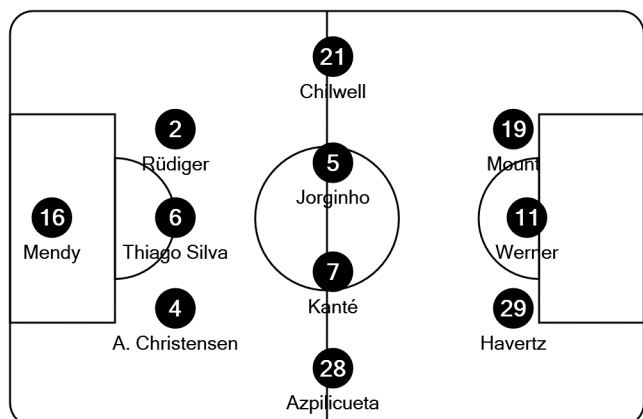

UEFA
CHAMPIONS
LEAGUE

Tactical Line-ups

Semi-finals 2nd leg - Wednesday 5 May 2021

Stamford Bridge - London

Chelsea FC

1 1st leg 1

Real Madrid CF

- 16 Edouard Mendy (GK)
- 2 Antonio Rüdiger
- 4 Andreas Christensen
- 5 Jorginho
- 6 Thiago Silva
- 7 N'Golo Kanté
- 11 Timo Werner
- 19 Mason Mount
- 21 Ben Chilwell
- 28 César Azpilicueta (C)
- 29 Kai Havertz

- 1 Kepa (GK)
- 13 Willy Caballero (GK)
- 3 Marcos Alonso
- 9 Tammy Abraham
- 10 Christian Puljišić
- 15 Kurt Zouma
- 18 Olivier Giroud
- 20 Callum Hudson-Odoi
- 22 Hakim Ziyech
- 23 Billy Gilmour
- 24 Reece James
- 33 Emerson

Coach:

Thomas Tuchel

Referee: Daniele Orsato (ITA)

Fourth official: Davide Massa (ITA)

UEFA delegate: Thibault De Gendt (BEL)

- 1 Thibaut Courtois (GK)
- 3 Éder Militão
- 4 Sergio Ramos (C)
- 6 Nacho
- 7 Eden Hazard
- 8 Toni Kroos
- 9 Karim Benzema
- 10 Luka Modrić
- 14 Casemiro
- 20 Vinícius Júnior
- 23 Ferland Mendy