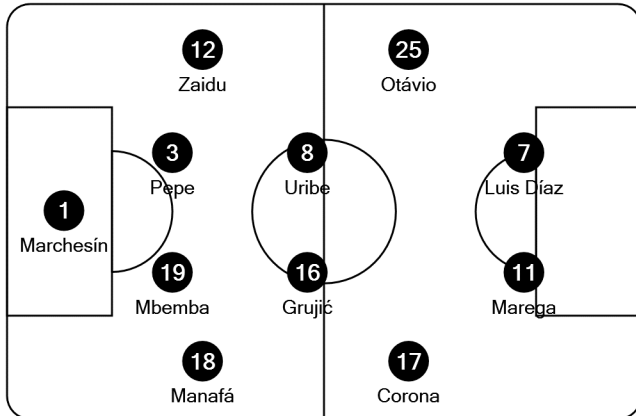

UEFA
CHAMPIONS
LEAGUE

Tactical Line-ups

Quarter-finals 1st leg - Wednesday 7 April 2021

Estadio Ramón Sánchez-Pizjuán - Seville

FC Porto

- 1 Agustín Marchesín (GK)
- 3 Pepe (C)
- 7 Luis Díaz
- 8 Matheus Uribe
- 11 Moussa Marega
- 12 Zaidu
- 16 Marko Grujić
- 17 Jesús Corona
- 18 Wilson Manafá
- 19 Chancel Mbemba
- 25 Otávio

- 14 Cláudio Ramos (GK)
- 4 Diogo Leite
- 6 Mamadou Loum
- 21 Romário Baró
- 23 João Mário
- 28 Felipe Anderson
- 29 Toni Martínez
- 30 Evanilson
- 31 Nanu
- 32 Malang Sarr
- 50 Fábio Vieira
- 85 Francisco Conceição