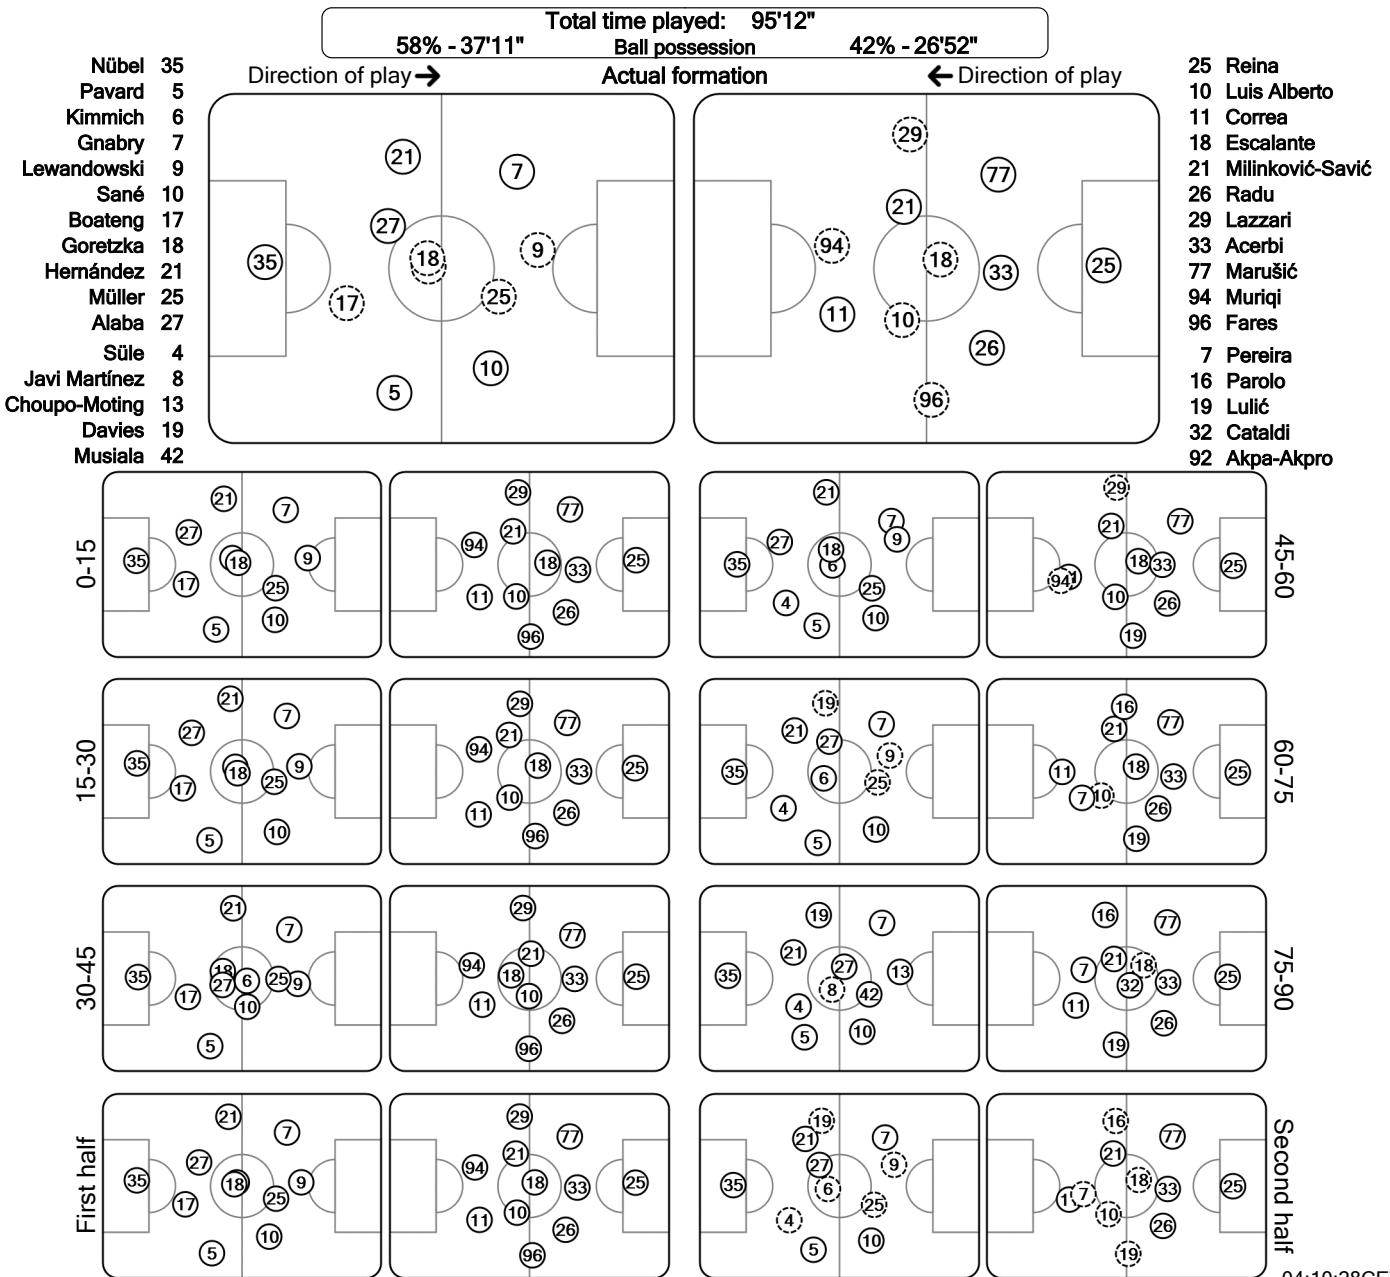

UEFA CHAMPIONS LEAGUE

Tactical Line-ups: full time

Round of 16 2nd leg - Wednesday 17 March 2021

Fußball Arena München - Munich

FC Bayern München

2 - 1

S.S. Lazio

FC Bayern München win 6 - 2 on aggregate

46' (in) 4 Süle / (out) 17 Boateng
64' (in) 19 Davies / (out) 18 Goretzka
71' (in) 13 Choupo-Moting / (out) 9 Lewandowski
71' (in) 42 Musiala / (out) 25 Müller
77' (in) 8 Javi Martínez / (out) 6 Kimmich

46' (in) 19 Lulić / (out) 96 Fares
55' (in) 16 Parolo / (out) 29 Lazzari
55' (in) 7 Pereira / (out) 94 Muriqi
75' (in) 32 Cataldi / (out) 10 Luis Alberto
84' (in) 92 Akpa-Akpro / (out) 18 Escalante

Did not play the entire match Substitution Sent off