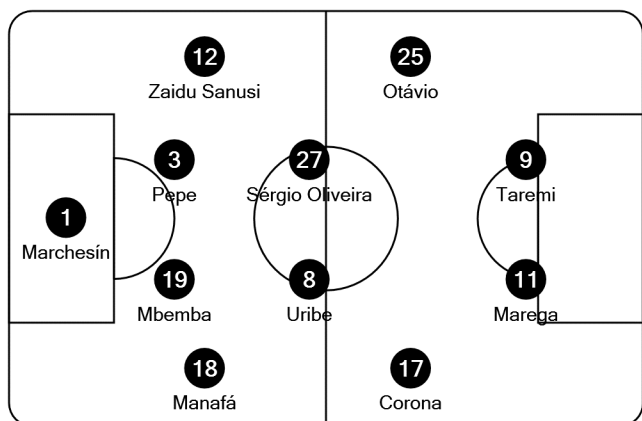

UEFA
CHAMPIONS
LEAGUE

Tactical Line-ups

Round of 16 1st leg - Wednesday 17 February 2021

Estádio do Dragão - Porto

FC Porto

- 1 Agustín Marchesín (GK)
- 3 Pepe (C)
- 8 Matheus Uribe
- 9 Mehdi Taremi
- 11 Moussa Marega
- 12 Zaidu Sanusi
- 17 Jesús Corona
- 18 Wilson Manafá
- 19 Chancel Mbemba
- 25 Otávio
- 27(*) Sérgio Oliveira

- 99 Diogo Costa (GK)
- 6 Mamadou Lom
- 7 Luis Díaz
- 16 Marko Grujić
- 21 Romário Baró
- 23 João Mário
- 28 Felipe Anderson
- 29 Toni Martínez
- 30 Evanilson
- 31 Nanu
- 32 Malang Sarr
- 85 Francisco Conceição