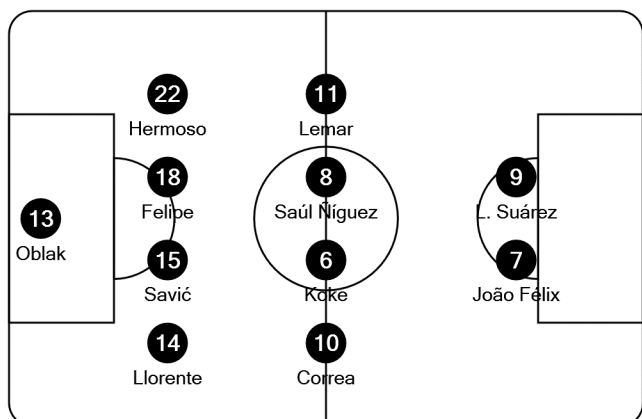

UEFA
CHAMPIONS
LEAGUE

Tactical Line-ups

Round of 16 1st leg - Tuesday 23 February 2021

Arena Națională - Bucharest

Club Atlético de Madrid

- 13 Jan Oblak (GK)
- 6 Koke (C)
- 7 João Félix
- 8 Saúl Ñíguez
- 9 Luis Suárez
- 10 Ángel Correa
- 11 Thomas Lemar
- 14 Marcos Llorente
- 15* Stefan Savić
- 18 Felipe
- 22 Mario Hermoso

- 1 Ivo Grbić (GK)
- 31 Miguel San Román (GK)
- 4 Geoffrey Kondogbia
- 5 Lucas Torreira
- 12* Renan Lodi
- 19 Moussa Dembélé
- 20 Vitolo
- 27 Sergio Camello
- 28 Álvaro García
- 29 Ricard Sánchez

Coach: