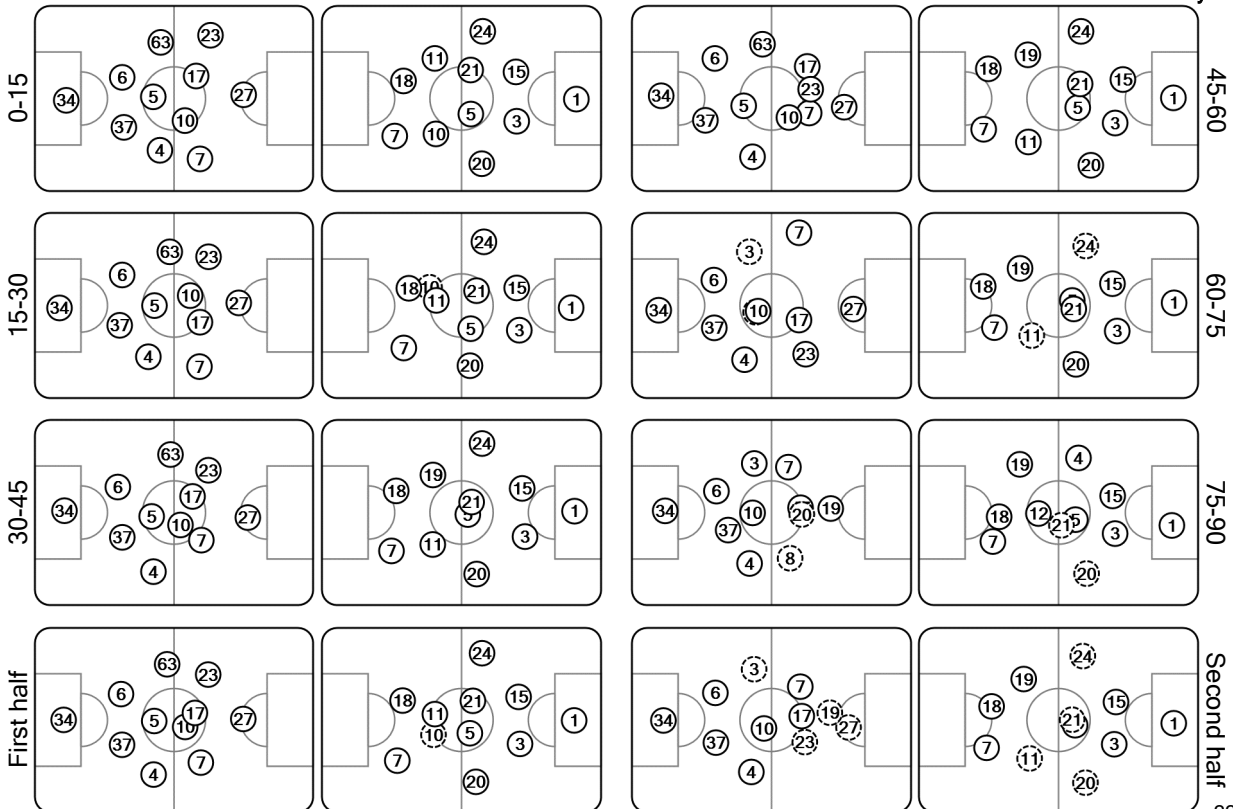

UEFA CHAMPIONS LEAGUE

Tactical Line-ups: full time

Matchday 2 - Wednesday 28 October 2020

GROUP H - Başakşehir Fatih Terim Stadyumu - İstanbul

Istanbul Başakşehir FK 0 - 2 Paris Saint-Germain

63' (in) 3 Hasan Ali Kaldırım / (out) 63 Bolingoli
68' (in) 19 Ba / (out) 5 Mehmet Topal
81' (in) 8 Aleksić / (out) 23 Deniz Türüç
81' (in) 20 Giuliano / (out) 27 Crivelli

26' (in) 19 Sarabia / (out) 10 Neymar
73' (in) 12 Rafinha / (out) 11 Di Maria
73' (in) 4 Kehrer / (out) 24 Florenzi
87' (in) 27 Gueye / (out) 21 Herrera
87' (in) 25 Bakker / (out) 20 Kurzawa

Total time played: 96'50"
Ball possession 48% - 28'44" 52% - 31'03"

- Mert Günok 34
  Rafael 4
  Mehmet Topal 5
  Epureanu 6
  Višća 7
  Berkay Özcan 10
  İrfan Can Kahveci 17
  Deniz Türüç 23
  Crivelli 27
  Şkrtel 37
  Bolingoli 63
  Hasan Ali Kaldırım 3
  Aleksić 8
  Ba 19
  Giuliano 20

- 1 Navas
  3 Kimpembe
  5 Marquinhos
  7 Mbappé
  10 Neymar
  11 Di Maria
  15 Danilo
  18 Kean
  20 Kurzawa
  21 Herrera
  24 Florenzi
  4 Kehrer
  12 Rafinha
  19 Sarabia
  25 Bakker
  27 Gueye

Did not play the entire match Substitution Sent off

22:28:37CET 28 Oct 2020