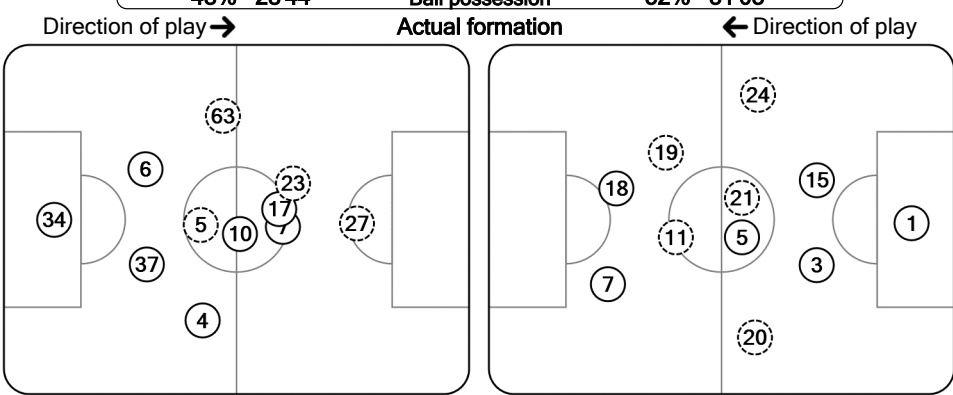

UEFA CHAMPIONS LEAGUE

Tactical Line-ups: full time

Matchday 2 - Wednesday 28 October 2020

GROUP H - Başakşehir Fatih Terim Stadyumu - İstanbul

Istanbul Başakşehir FK 0 - 2 Paris Saint-Germain

63' (in) 3 Hasan Ali Kaldırım / (out) 63 Bolingoli
68' (in) 19 Ba / (out) 5 Mehmet Topal
81' (in) 8 Aleksić / (out) 23 Deniz Türüç
81' (in) 20 Giuliano / (out) 27 Crivelli

26' (in) 19 Sarabia / (out) 10 Neymar
73' (in) 12 Rafinha / (out) 11 Di Maria
73' (in) 4 Kehrer / (out) 24 Florenzi
87' (in) 27 Gueye / (out) 21 Herrera
87' (in) 25 Bakker / (out) 20 Kurzawa

Total time played: 96'50"
Ball possession 48% - 28'44" 52% - 31'03"

- Mert Günok 34
  Rafael 4
  Mehmet Topal 5
  Epureanu 6
  Višća 7
  Berkay Özcan 10
  İrfan Can Kahveci 17
  Deniz Türüç 23
  Crivelli 27
  Şkrtel 37
  Bolingoli 63
  Hasan Ali Kaldırım 3
  Aleksić 8
  Ba 19
  Giuliano 20

- 1 Navas
  3 Kimpembe
  5 Marquinhos
  7 Mbappé
  10 Neymar
  11 Di Maria
  15 Danilo
  18 Kean
  20 Kurzawa
  21 Herrera
  24 Florenzi
  4 Kehrer
  12 Rafinha
  19 Sarabia
  25 Bakker
  27 Gueye

Did not play the entire match Substitution Sent off

22:28:37CET 28 Oct 2020