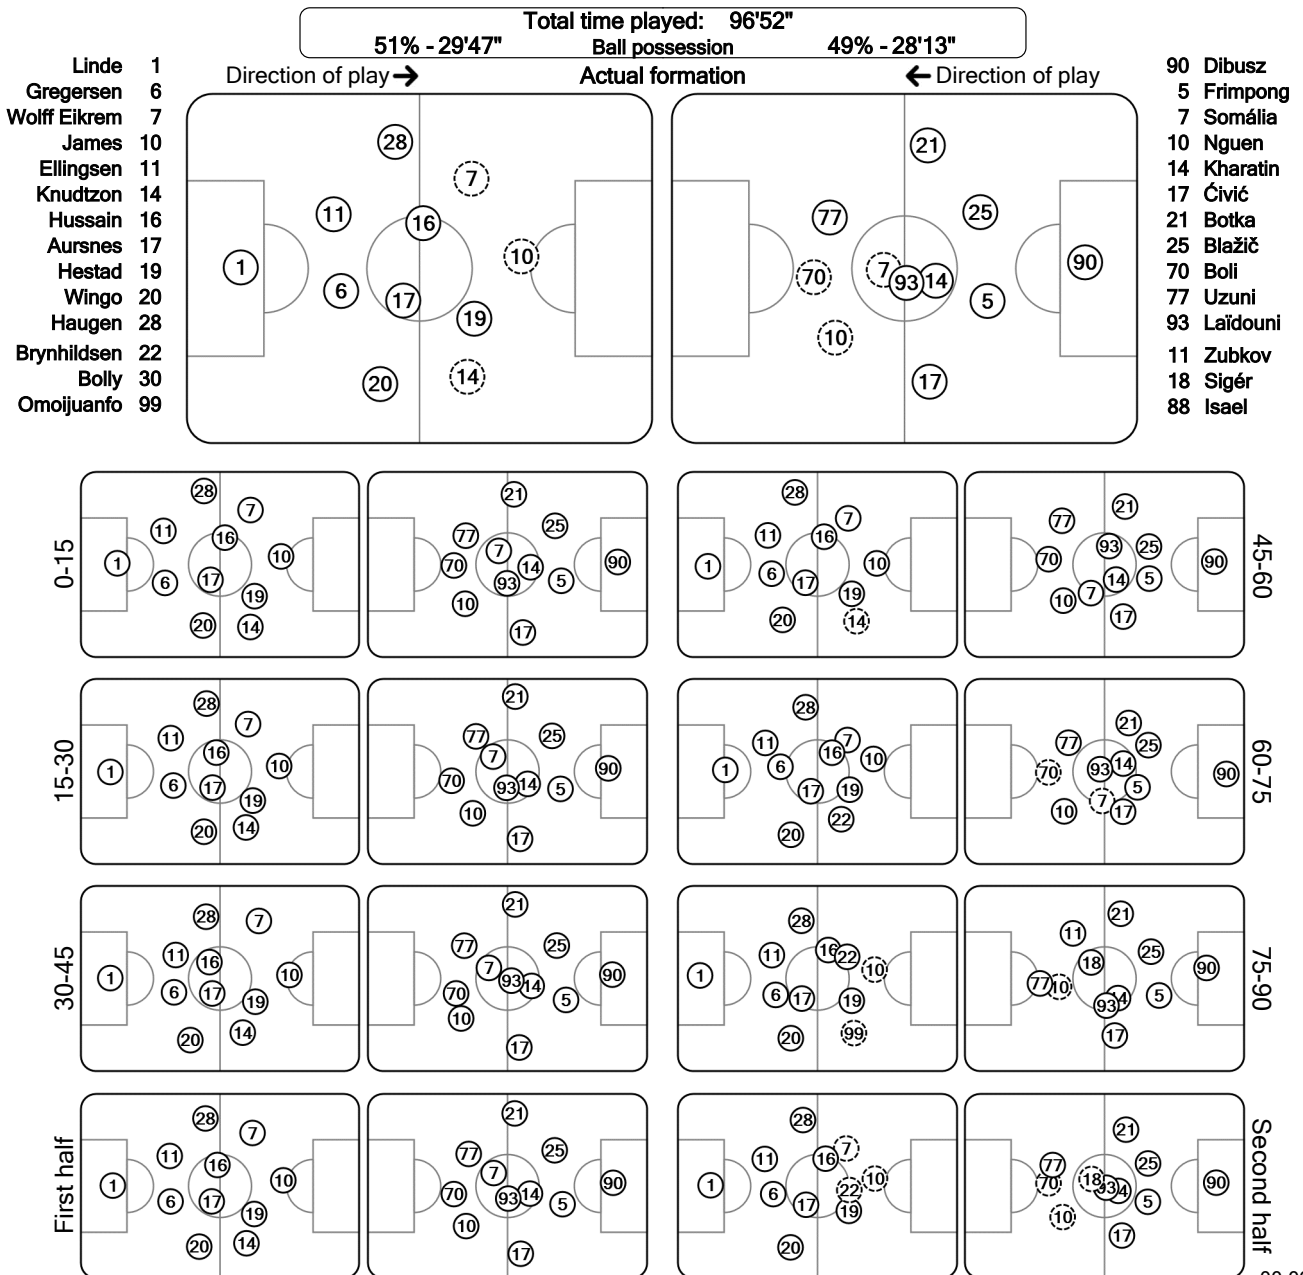

UEFA CHAMPIONS LEAGUE

Tactical Line-ups: full time

Play-Offs 1st leg - Wednesday 23 September 2020

Molde Stadion

Molde FK 3 - 3 Ferencvárosi TC

57' (in) 22 Brynhildsen / (out) 14 Knudtzon
81' (in) 99 Omoijuanfo / (out) 7 Wolff Eikrem
89' (in) 30 Bolly / (out) 10 James

71' (in) 18 Sigér / (out) 7 Somália
73' (in) 11 Zubkov / (out) 70 Boli
88' (in) 88 Isael / (out) 10 Nguen

Did not play the entire match Substitution Sent off

00:09:34CET 24 Sep 2020