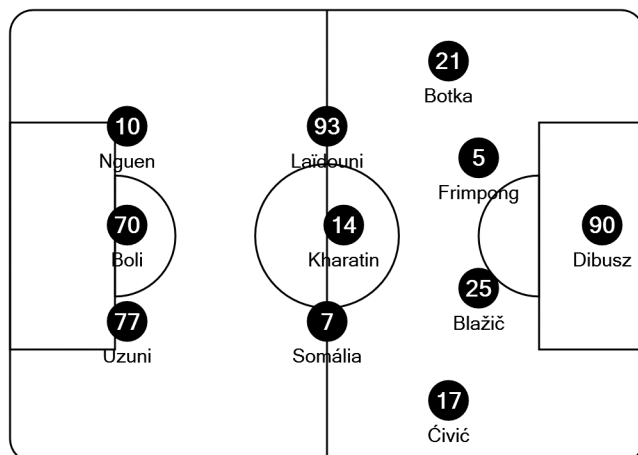

- 1 Ádám Bogdán (GK)
- 8 Gergő Lovrencsics
- 11 Oleksandr Zubkov
- 18 Dávid Sigér
- 26 Marcel Heister
- 33 Lasha Dvali
- 88 Isael

Coach:

Serhiy Rebrov

Assistant referees: Roberto Alonso Fernandez (ESP)

Pau Cebrián (ESP)

VAR: Juan Martínez (ESP)

Assistant VAR: Ricardo De Burgos Bengoetxea (ESP)

Weather conditions: Partly Cloudy Night / Temperature: 10°C / Humidity: 20%

(C) Captain

(GK) Goalkeeper

(* Misses next match if booked)

19:46:02CET
23 Sep 2020