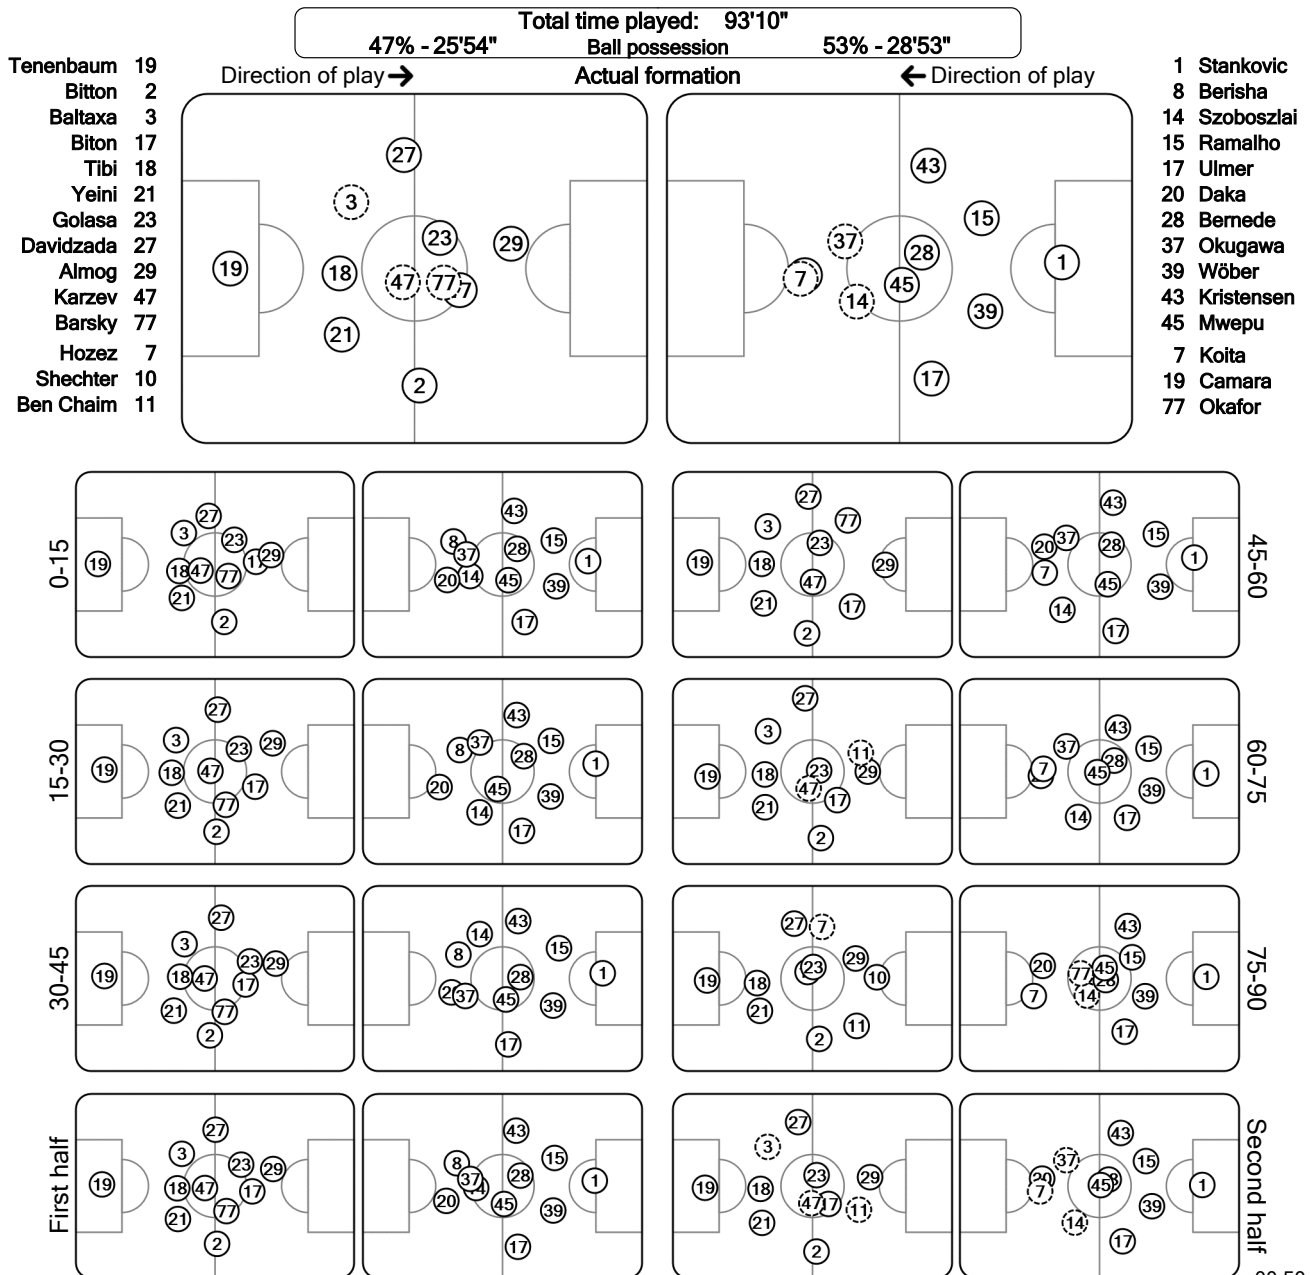

UEFA CHAMPIONS LEAGUE

Tactical Line-ups: full time

Play-Offs 1st leg - Tuesday 22 September 2020

Bloomfield - Tel Aviv

Maccabi Tel Aviv FC

1 - 2

FC Salzburg

61' (in) 11 Ben Chaim / (out) 77 Barsky  
71' (in) 10 Shechter / (out) 47 Karzev  
82' (in) 7 Hozez / (out) 3 Baltaxa

46' (in) 7 Koita / (out) 8 Berisha  
76' (in) 77 Okafor / (out) 37 Okugawa  
86' (in) 19 Camara / (out) 14 Szoboszlai

Did not play the entire match Substitution Sent off

00:50:45CET 23 Sep 2020