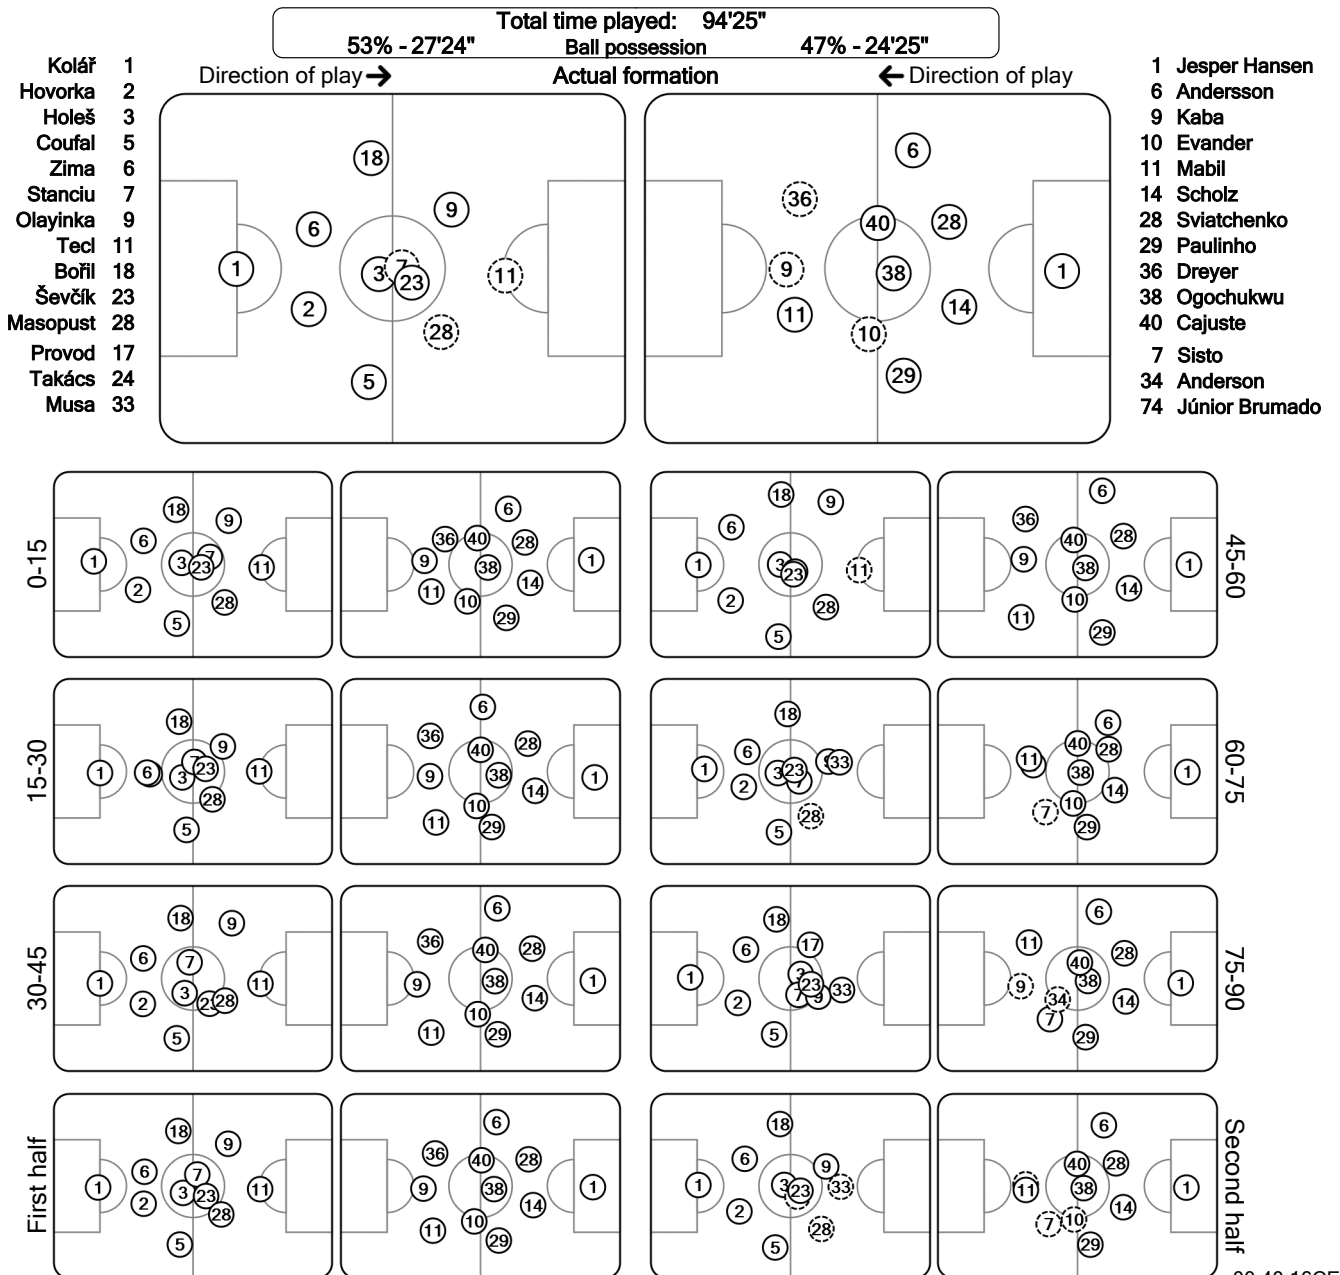

UEFA CHAMPIONS LEAGUE

Tactical Line-ups: full time

Play-Offs 1st leg - Tuesday 22 September 2020

Eden Arena - Prague

SK Slavia Praha

0 - 0

FC Midtjylland

59' (in) 33 Musa / (out) 11 Tecl
71' (in) 17 Provod / (out) 28 Masopust
90+1' (in) 24 Takács / (out) 7 Stanciu

67' (in) 7 Sisto / (out) 36 Dreyer
76' (in) 34 Anderson / (out) 10 Evander
89' (in) 74 Júnior Brumado / (out) 9 Kaba

○ Did not play the entire match ⚪ Substitution ⚫ Sent off

00:40:16CET
23 Sep 2020