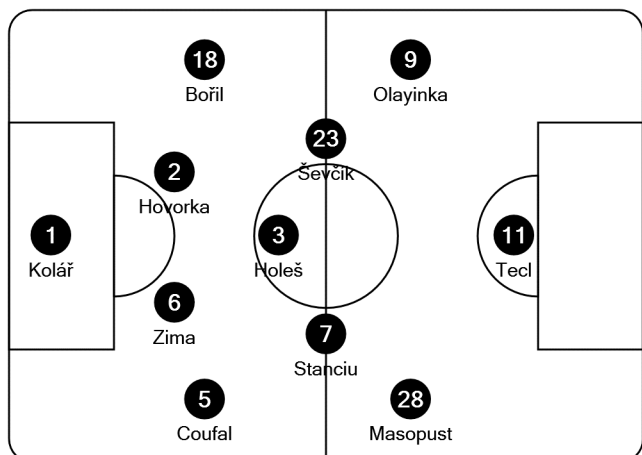

UEFA
CHAMPIONS
LEAGUE

Tactical Line-ups

Play-Offs 1st leg - Tuesday 22 September 2020

Eden Arena - Prague

SK Slavia Praha

- 1 Ondřej Kolář (GK)
- 2 David Hovorka
- 3 Tomáš Holeš
- 5 Vladimír Coufal
- 6 David Zima
- 7 Nicolae Stanciu
- 9 Peter Olayinka
- 11 Stanislav Tecl
- 18 Jan Bořil (C)
- 23 Petr Ševčík
- 28 Lukáš Masopust

- 31 Přemysl Kovář (GK)
- 15 Ondřej Kúdela
- 17 Lukáš Provod
- 24 Ladislav Takács
- 26 Tomáš Malinský
- 27 Ibrahim Traoré
- 33 Petar Musa

Coach:

Jindřich Trpišovský

Referee: Cüneyt Çakır (TUR)

Fourth official: Mete Kalkavan (TUR)

UEFA delegate: Scott Struthers (SCO)

FC Midtjylland

- 1 Jesper Hansen (GK)
- 6 Joel Andersson
- 9 Sory Kaba
- 10 Evander
- 11 Awer Mabil
- 14 Alexander Scholz
- 28 Erik Sviatchenko (C)
- 29 Paulinho
- 36 Anders Dreyer
- 38* Frank Ogochukwu
- 40 Jens-Lys Cajuste