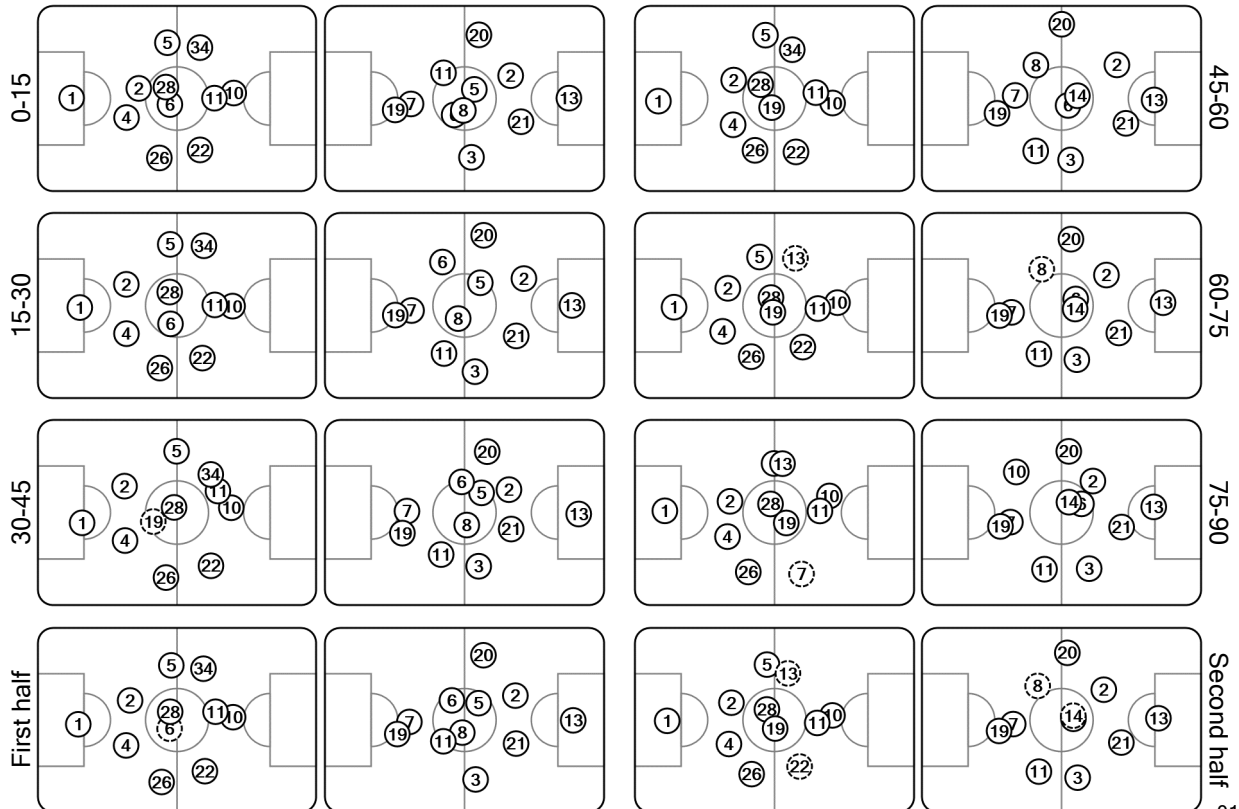

UEFA CHAMPIONS LEAGUE

Tactical Line-ups: full time

Matchday 3 - Wednesday 24 October 2018

Group A - BVB Stadion Dortmund

Borussia Dortmund 4 - 0 Club Atlético de Madrid

35' (in) 19 Dahoud / (out) 6 Delaney
63' (in) 13 Raphaël Guerreiro / (out) 34 Bruun Larsen
79' (in) 7 Sancho / (out) 22 Pulišić

46' (in) 14 Rodri / (out) 5 Thomas
70' (in) 10 Correa / (out) 8 Saúl Níguez

Total time played: 95'21"
48% - 29'00" Ball possession 52% - 31'49"

Actual formation

Player lists for Borussia Dortmund and Club Atlético de Madrid. Includes names and squad numbers for both teams.