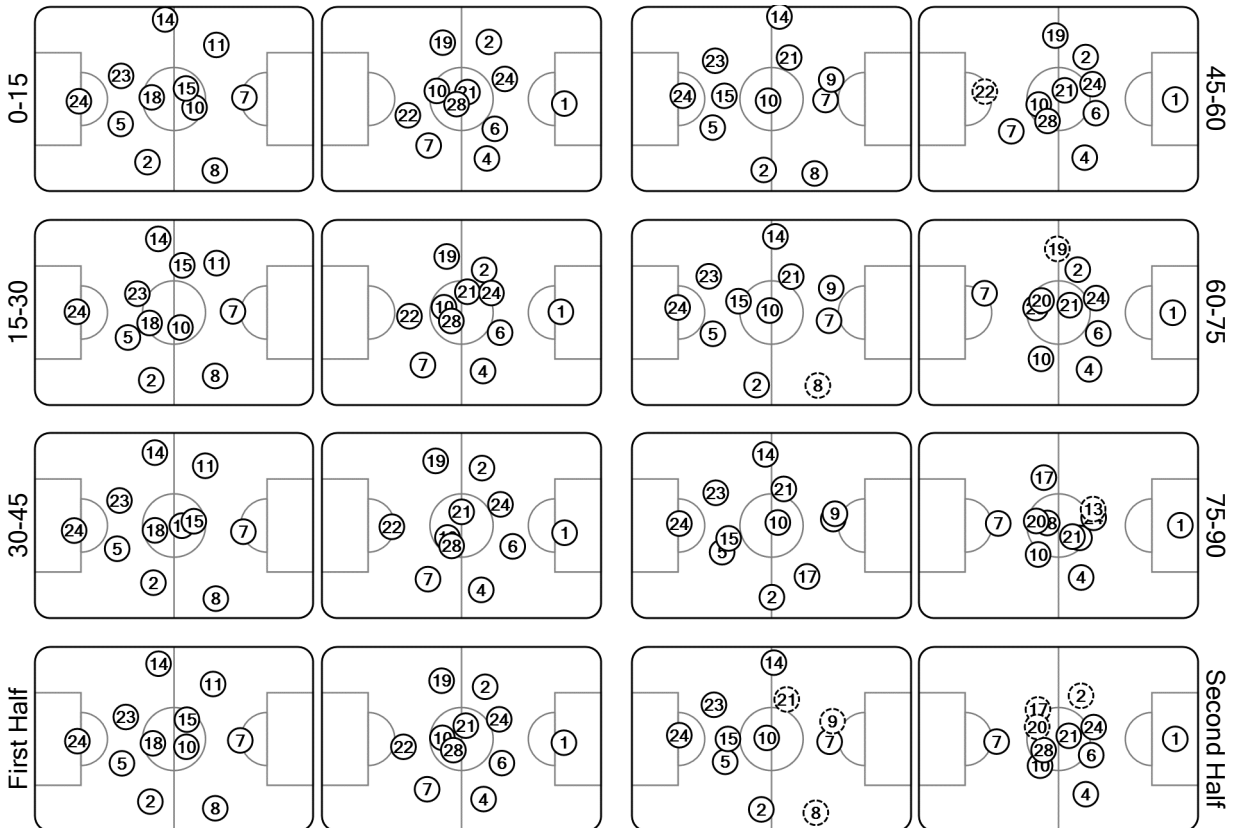

UEFA CHAMPIONS LEAGUE

Tactical Lineups: Full Time

Matchday 1 - Wednesday 16 September 2015

Group H - Camp de Mestalla - Valencia

Valencia CF

2 - 3

Football Club Zenit

46' (In) 9 Paco Alcácer / (Out) 18 Javi Fuego  
46' (In) 21 André Gomes / (Out) 11 Piatti  
71' (In) 17 Rodrigo / (Out) 8 Feghouli

59' (In) 20 Fayzulin / (Out) 22 Dzyuba  
69' (In) 17 Shatov / (Out) 19 Smolnikov  
77' (In) 13 Luís Neto / (Out) 2 Anyukov

Total time played: 96'17"  
62% - 37'58" Ball possession 38% - 23'30"

Actual formation