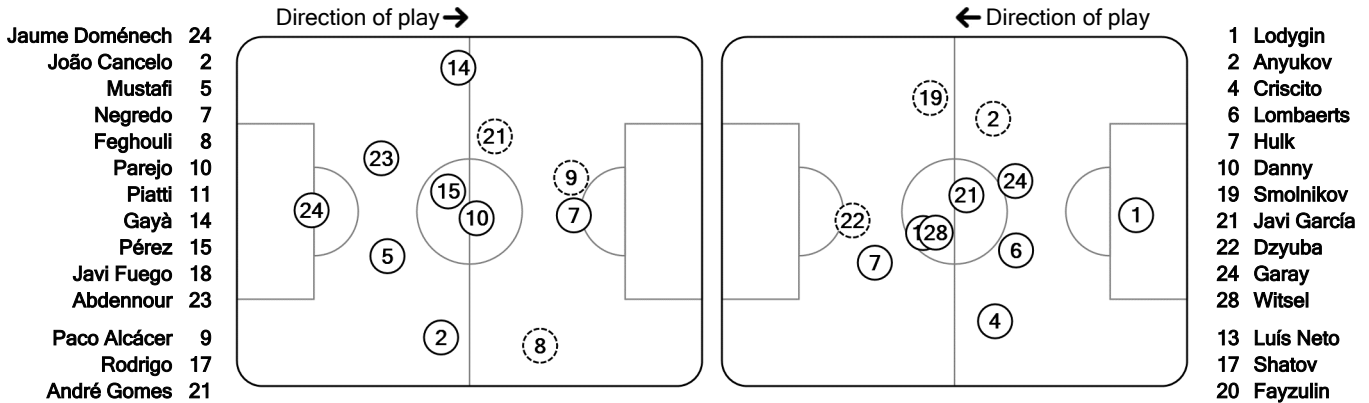

UEFA CHAMPIONS LEAGUE

Tactical Lineups: Full Time

Matchday 1 - Wednesday 16 September 2015

Group H - Camp de Mestalla - Valencia

Valencia CF

2 - 3

Football Club Zenit

46' (In) 9 Paco Alcácer / (Out) 18 Javi Fuego  
46' (In) 21 André Gomes / (Out) 11 Piatti  
71' (In) 17 Rodrigo / (Out) 8 Feghouli

59' (In) 20 Fayzulin / (Out) 22 Dzyuba  
69' (In) 17 Shatov / (Out) 19 Smolnikov  
77' (In) 13 Luís Neto / (Out) 2 Anyukov

Total time played: 96'17"  
62% - 37'58" Ball possession 38% - 23'30"

Actual formation