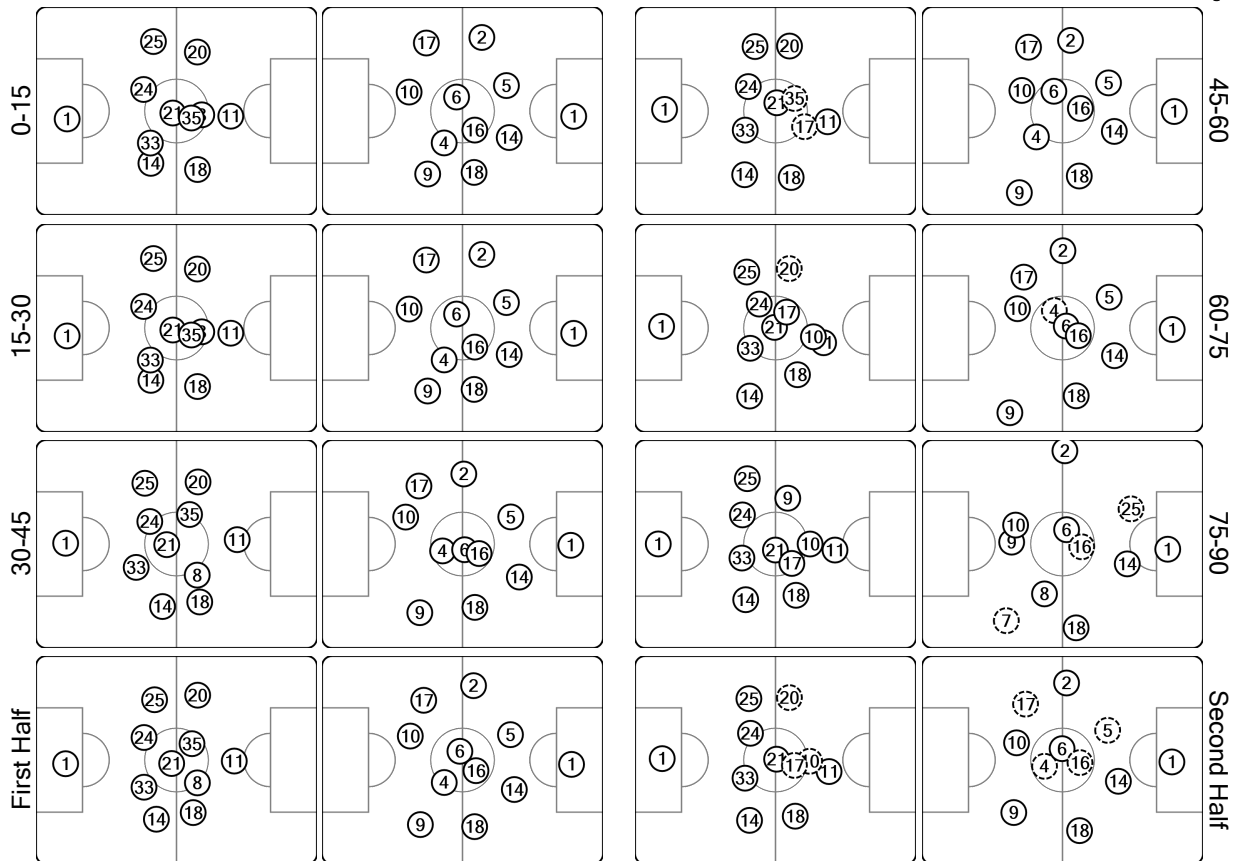

Tactical lineups: Full time

Matchday 2 - Tuesday 2 October 2012

Group G - Estádio do SL Benfica - Lisbon

SL Benfica **0 - 2** **FC Barcelona**

46' (In) 17 Carlos Martins / (Out) 8 Bruno César
60' (In) 10 Aimar / (Out) 35 Peréz
75' (In) 9 Nolito / (Out) 20 Gaitán

72' (In) 8 Iniesta / (Out) 4 Fàbregas
78' (In) 25 Song / (Out) 5 Puyol
82' (In) 7 Villa / (Out) 17 Pedro Rodríguez
88' (R) 16 Sergio Busquets

Total time played: 96'32"
26% - 15'16" Ball possession 74% - 44'09"

Actual formation

Direction of play --> <-- Direction of play

- Artur 1
- Bruno César 8
- Lima 11
- Maxi Pereira 14
- Salvio 18
- Gaitán 20
- Matić 21
- Garay 24
- Melgarejo 25
- Jardel 33
- Peréz 35
- Nolito 9
- Aimar 10
- Carlos Martins 17

- 1 Víctor Valdés
- 2 Daniel Alves
- 4 Fàbregas
- 5 Puyol
- 6 Xavi Hernández
- 9 Alexis Sánchez
- 10 Messi
- 14 Mascherano
- 16 Busquets
- 17 Pedro Rodríguez
- 18 Jordi Alba
- 7 Villa
- 8 Iniesta
- 25 Song

○ did not play the entire match   (S) substitution   (R) sent off

22:39:16 CET
02 Oct 2012