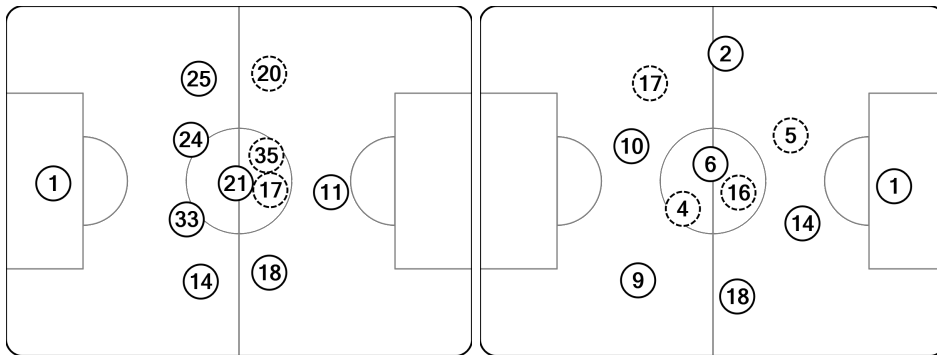

Tactical lineups: Full time

Matchday 2 - Tuesday 2 October 2012

Group G - Estádio do SL Benfica - Lisbon

SL Benfica **0 - 2** **FC Barcelona**

46' (In) 17 Carlos Martins / (Out) 8 Bruno César
60' (In) 10 Aimar / (Out) 35 Peréz
75' (In) 9 Nolito / (Out) 20 Gaitán

72' (In) 8 Iniesta / (Out) 4 Fàbregas
78' (In) 25 Song / (Out) 5 Puyol
82' (In) 7 Villa / (Out) 17 Pedro Rodríguez
88' (R) 16 Sergio Busquets

Total time played: 96'32"
26% - 15'16" Ball possession 74% - 44'09"

Actual formation

Direction of play --> <-- Direction of play

- Artur 1
- Bruno César 8
- Lima 11
- Maxi Pereira 14
- Salvio 18
- Gaitán 20
- Matić 21
- Garay 24
- Melgarejo 25
- Jardel 33
- Peréz 35
- Nolito 9
- Aimar 10
- Carlos Martins 17

- 1 Víctor Valdés
- 2 Daniel Alves
- 4 Fàbregas
- 5 Puyol
- 6 Xavi Hernández
- 9 Alexis Sánchez
- 10 Messi
- 14 Mascherano
- 16 Busquets
- 17 Pedro Rodríguez
- 18 Jordi Alba
- 7 Villa
- 8 Iniesta
- 25 Song

○ did not play the entire match   (S) substitution   (R) sent off

22:39:16 CET
02 Oct 2012