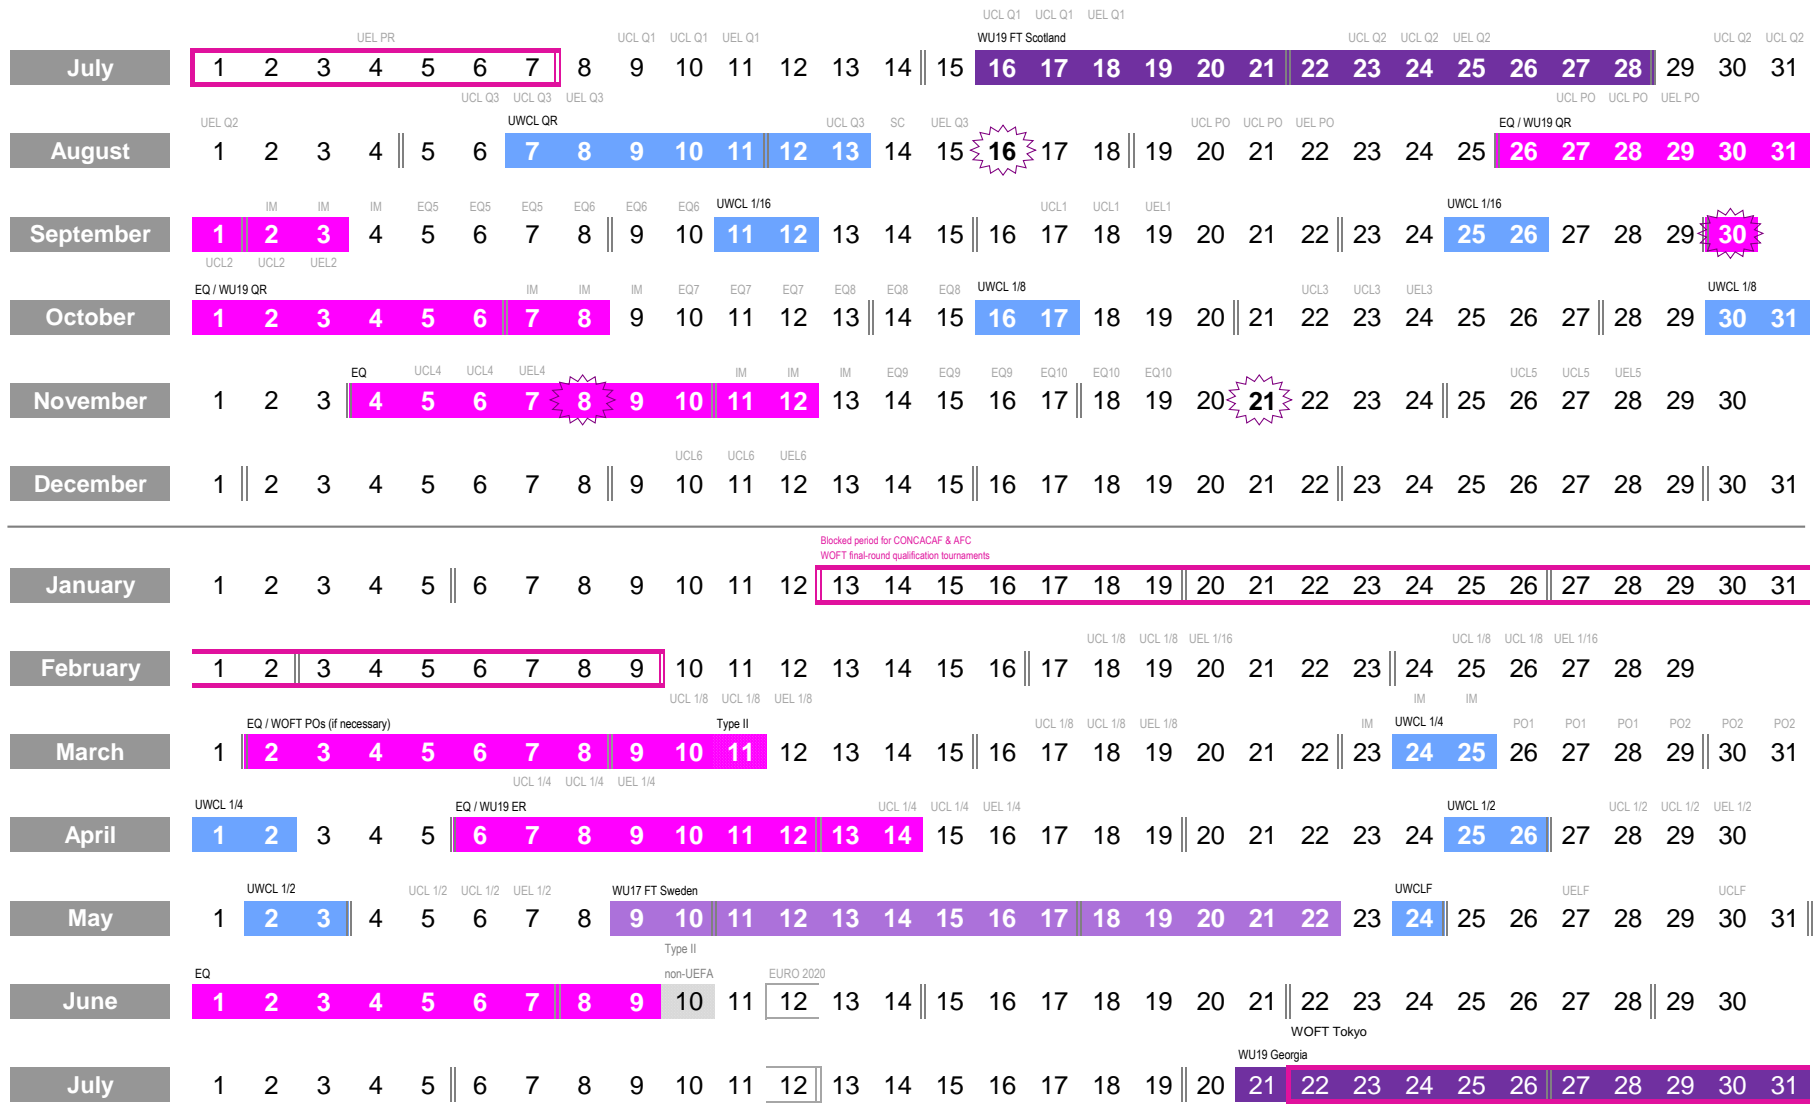

UEFA Women's Match Calendar

Match dates

2019/2020

Start of week: Sat Sun Mon

- Women's international matches (WIM)
- UEFA WU17 FT
- UEFA WU19 FT
- UWCL matches

- FIFA Women's World Cup France 7 June-7 July 2019
- Women's Olympic FT Tokyo 22 Jul-7 Aug 2020
- FIFA U20 WWC 2020 tbc
- FIFA U17 WWC 2020 tbc

men's match dates

Draws (dates subject to change)

- 16.08 UWCL draw round of 32
- 30.09 UWCL draw round of 16
- 8.11 UWCL draw quarter-finals, semi-finals
- 21.11 WU19 and WU17 draws QRs, ERs